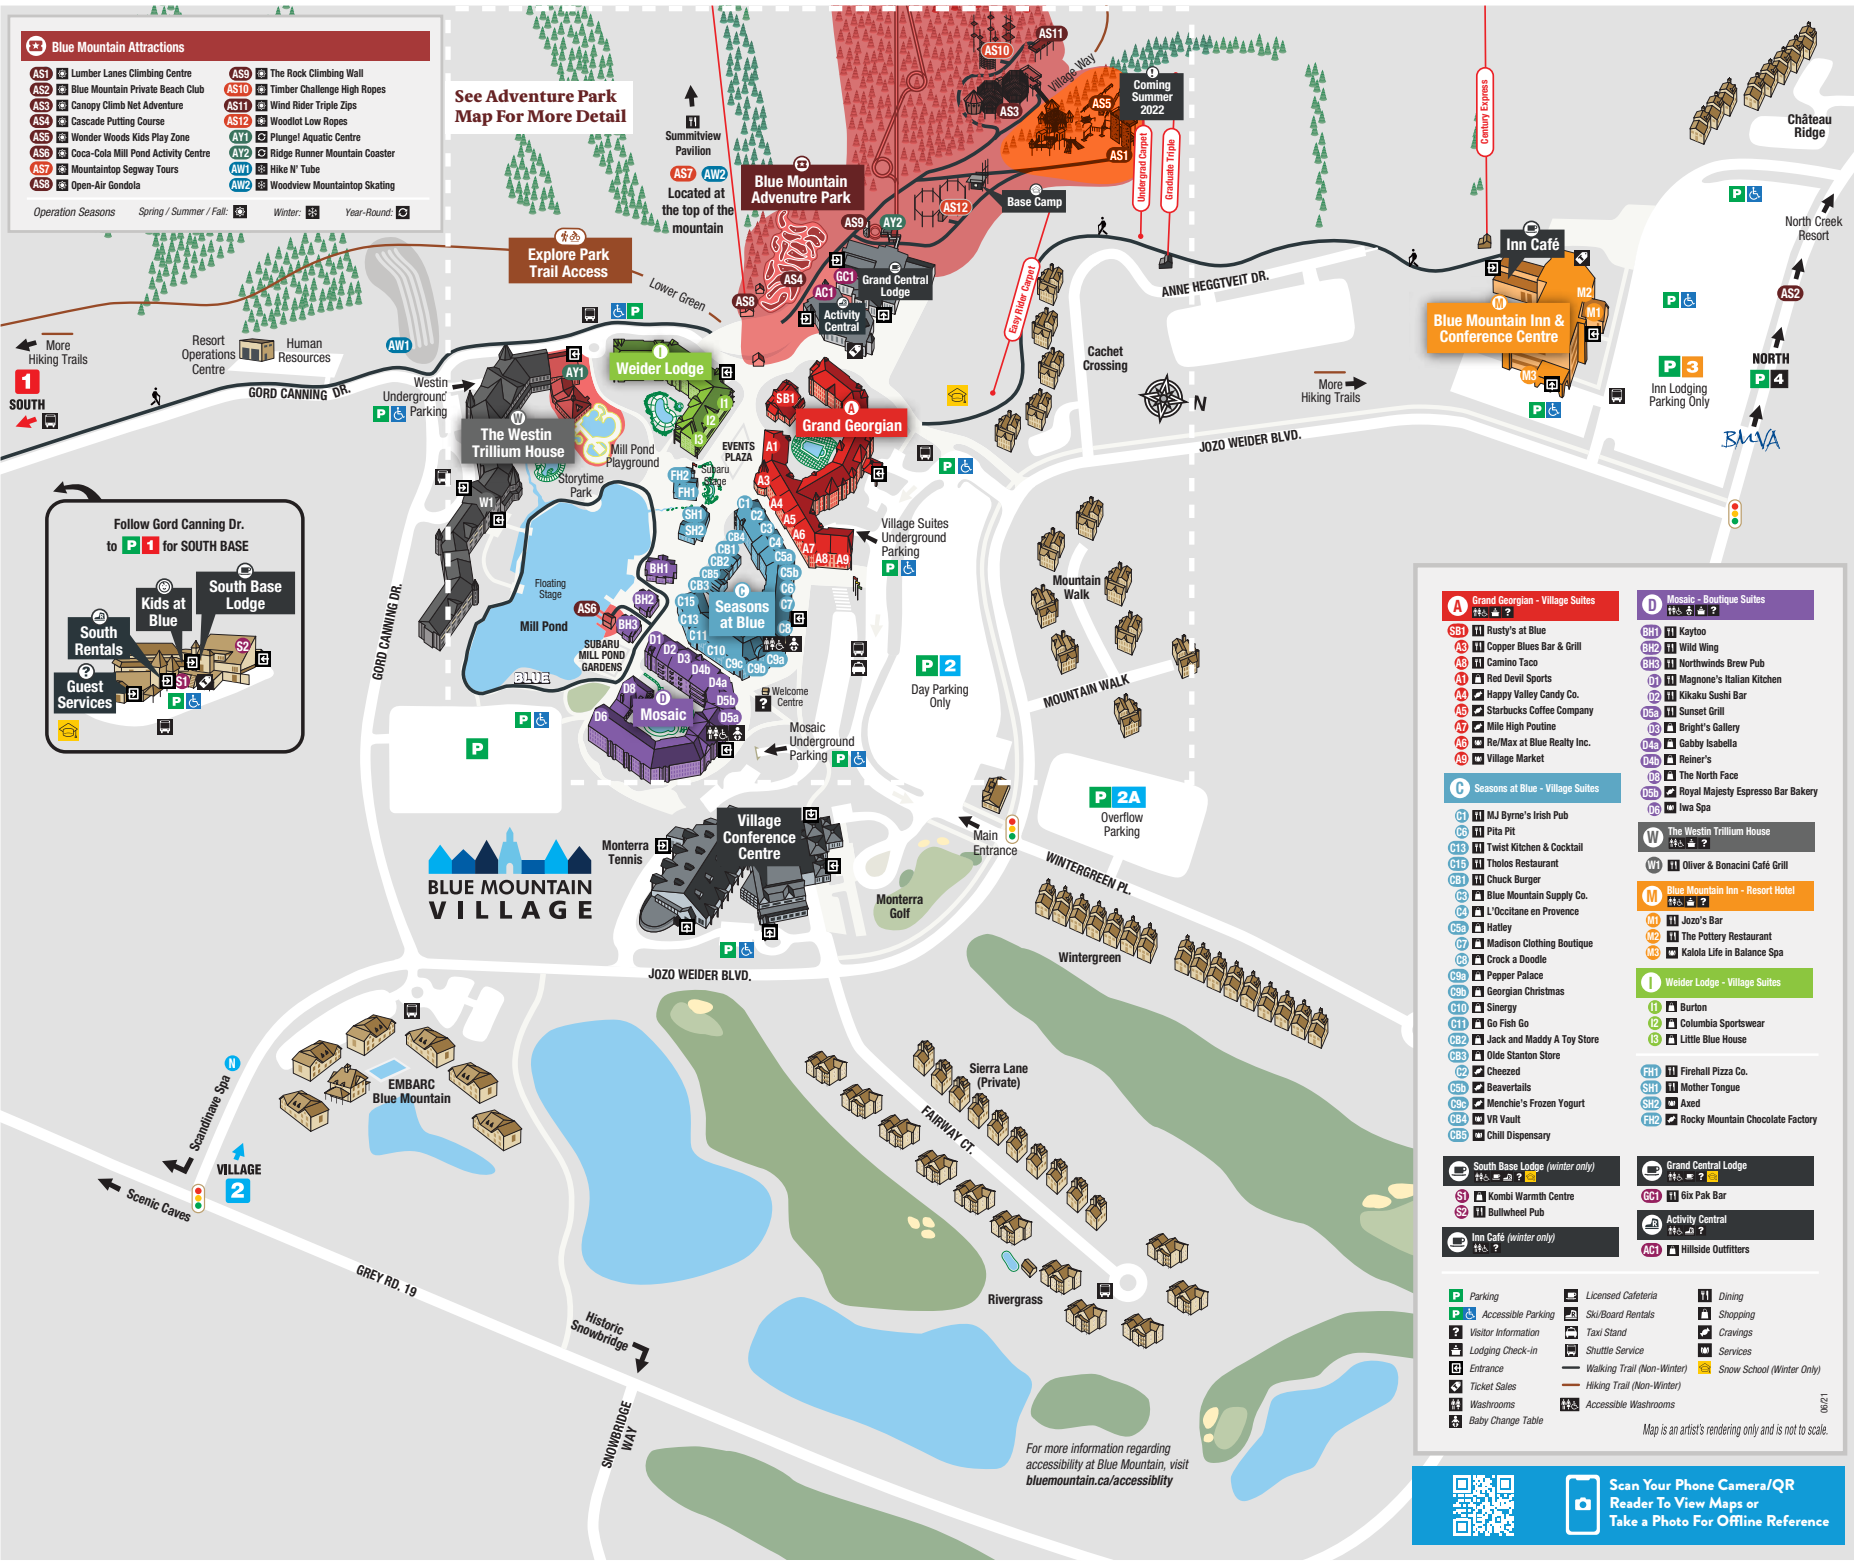

1. ### Blue Mountain Attractions

AS1 Lumber Lanes Climbing Centre	AS9 The Rock Climbing Wall
AS2 Blue Mountain Private Beach Club	AS10 Timber Challenge High Ropes
AS3 Canopy Climb Net Adventure	AS11 Wind Rider Triple Zips
AS4 Cascade Putting Course	AS12 Woodlot Low Ropes
AS5 Wonder Woods Kids Play Zone	AY1 Plunge! Aquatic Centre
AS6 Coca-Cola Mill Pond Activity Centre	AY2 Ridge Runner Mountain Coaster
AS7 Mountaintop Segway Tours	AW1 Hike N' Tube
AS8 Open-Air Gondola	AW2 Woodview Mountaintop Skiing

3. Operation Seasons Spring / Summer / Fall: ☀ Winter: ❄ Year-Round: ⌚

See Adventure Park Map For More Detail

Explore Park Trail Access

More Hiking Trails
1 SOUTH

Follow Gord Canning Dr. to P 1 for SOUTH BASE

South Rentals
Kids at Blue
Guest Services
South Base Lodge

A Grand Georgian - Village Suites - SB1 Rusty's at Blue - AS Copper Blues Bar & Grill - AM Camino Taco - AD Red Devil Sports - AM Happy Valley Candy Co. - AS Starbucks Coffee Company - AD Bright's Gallery - AS Re/Max at Blue Realty Inc. - AS Village Market	D Mosaic - Boutique Suites - BH1 Kayto - BH2 Wild Wing - BH3 Northwinds Brew Pub - MI Magrone's Italian Kitchen - MI Kinaku Sushi Bar - DS1 Sunset Grill - MI Mile High Poutine - AS Gabby Isabella - AS Reiner's - MI The North Face - DS2 Royal Majesty Espresso Bar Bakery - MI Iwa Spa
C Seasons at Blue - Village Suites - MI MJ Byrne's Irish Pub - MI Pita Pit - MI Twist Kitchen & Cocktail - MI Tholos Restaurant - MI Chuck Burger - MI Blue Mountain Supply Co. - MI L'Occitane en Provence - MI Hatley - MI Madison Clothing Boutique - MI Crock a Doodle - MI Olde Stanton Store - MI Cheezed - MI Georgian Christmas - MI Sinergy - MI Go Fish Co - MI Jack and Maddy A Toy Store - MI Olde Stanton Store - MI Cheezed - MI BeaverTails - MI Menchie's Frozen Yogurt - MI VR Vault - MI Chill Dispensary	W The Westin Trillium House - MI Oliver & Bonacini Café Grill M Blue Mountain Inn - Resort Hotel - MI Jozz's Bar - MI The Pottery Restaurant - MI Kalola Life in Balance Spa I Weider Lodge - Village Suites - MI Burton - MI Columbia Sportswear - MI Little Blue House - FH1 Firehall Pizza Co. - MI Mother Tongue - MI Axed - MI Rocky Mountain Chocolate Factory
South Base Lodge (winter only) - MI Kombi Warmth Centre - MI Bullwheel Pub	Grand Central Lodge - MI Six Pak Bar - MI Activity Central - MI Hillside Outfitters

- P Parking - PA Accessible Parking - VI Visitor Information - LI Lodging Check-in - EN Entrance - TS Ticket Sales - WA Washrooms - BT Baby Change Table	- LC Licensed Cafeteria - SR Ski/Board Rentals - ST Taxi Stand - SS Shuttle Service - WT Walking Trail (Non-Winter) - HW Hiking Trail (Non-Winter) - AW Accessible Washrooms	- DI Dining - SH Shopping - CR Cravings - SV Services - SS Snow School (Winter Only)

Map is an artist's rendering only and is not to scale.

Scan Your Phone Camera/QR Reader To View Maps or Take a Photo For Offline Reference